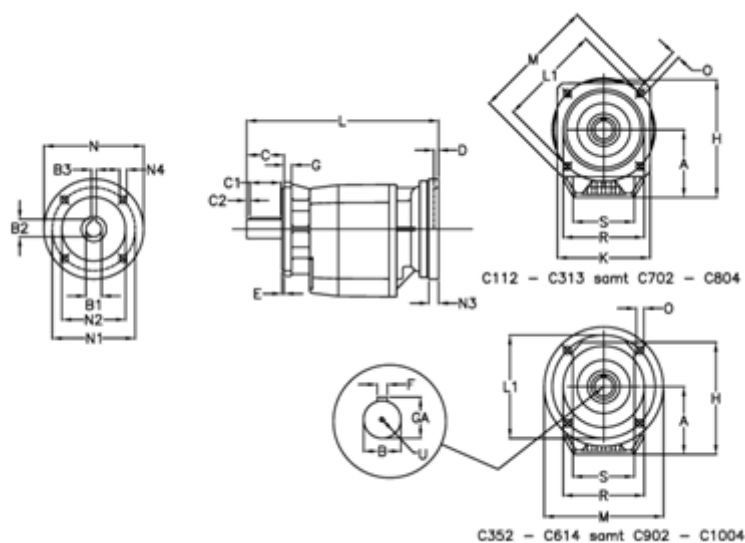

Article number: 40600702772450

Description: Helical gearbox  
C702F-27,7-P132B5

## Measures

A = 208.0	D = 5.0	L1 = 300	R = 262
B = 60	E = 5	M = 350	S = 250
B1 = 38	F = 18	N = 300	U = M20x42
B2 = 41.3	G = 17	N1 = 265	
B3 = 10	GA = 64.0	N2 = 230	
C = 120	H = 358.0	N3 = 16	
C1 = 90	K = 300	N4 = 14	
C2 = 15	L = 519.5	O = 18.0	